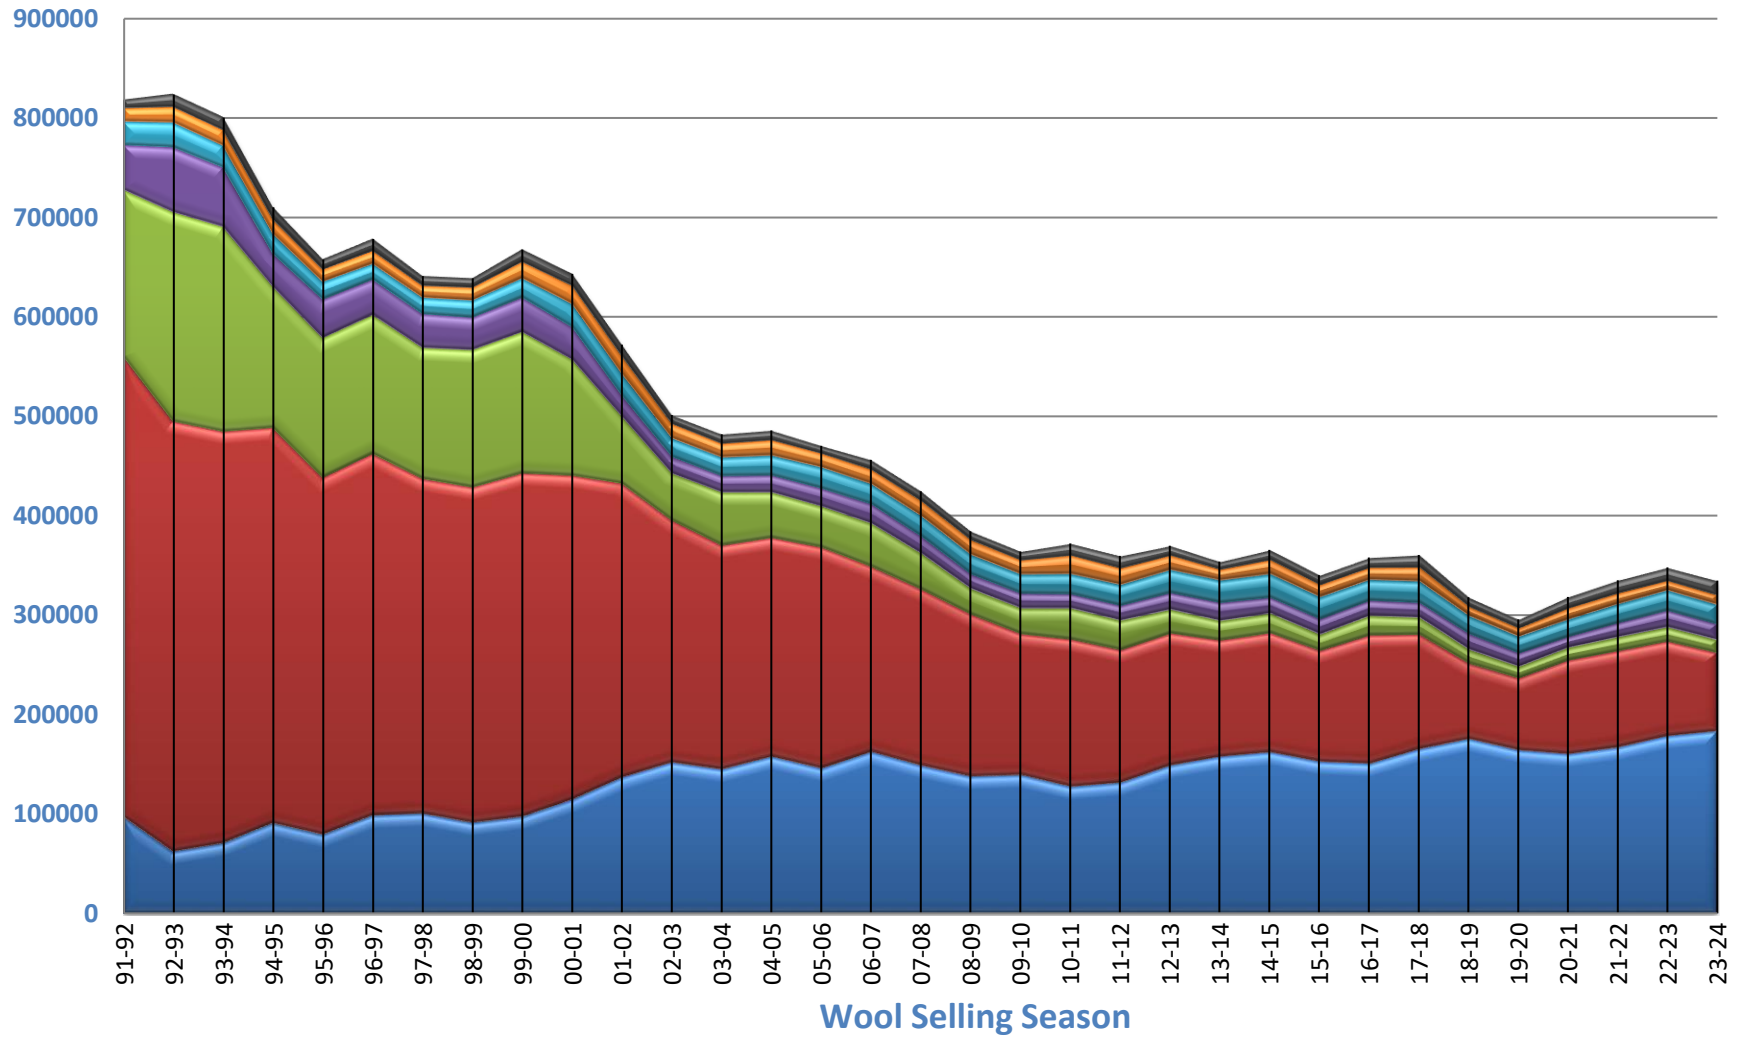

Wool Production (kgs) in Micron Bands : 1992 - 2024

■ 30.6+ ■ 28.5-30.5 ■ 26.6-28.5 ■ 24.6-26.5 ■ 22.6-24.5 ■ 19.6-22.5 ■ 0.00-19.5

Australian Wool Clip Average MFD : 1992 to 2024